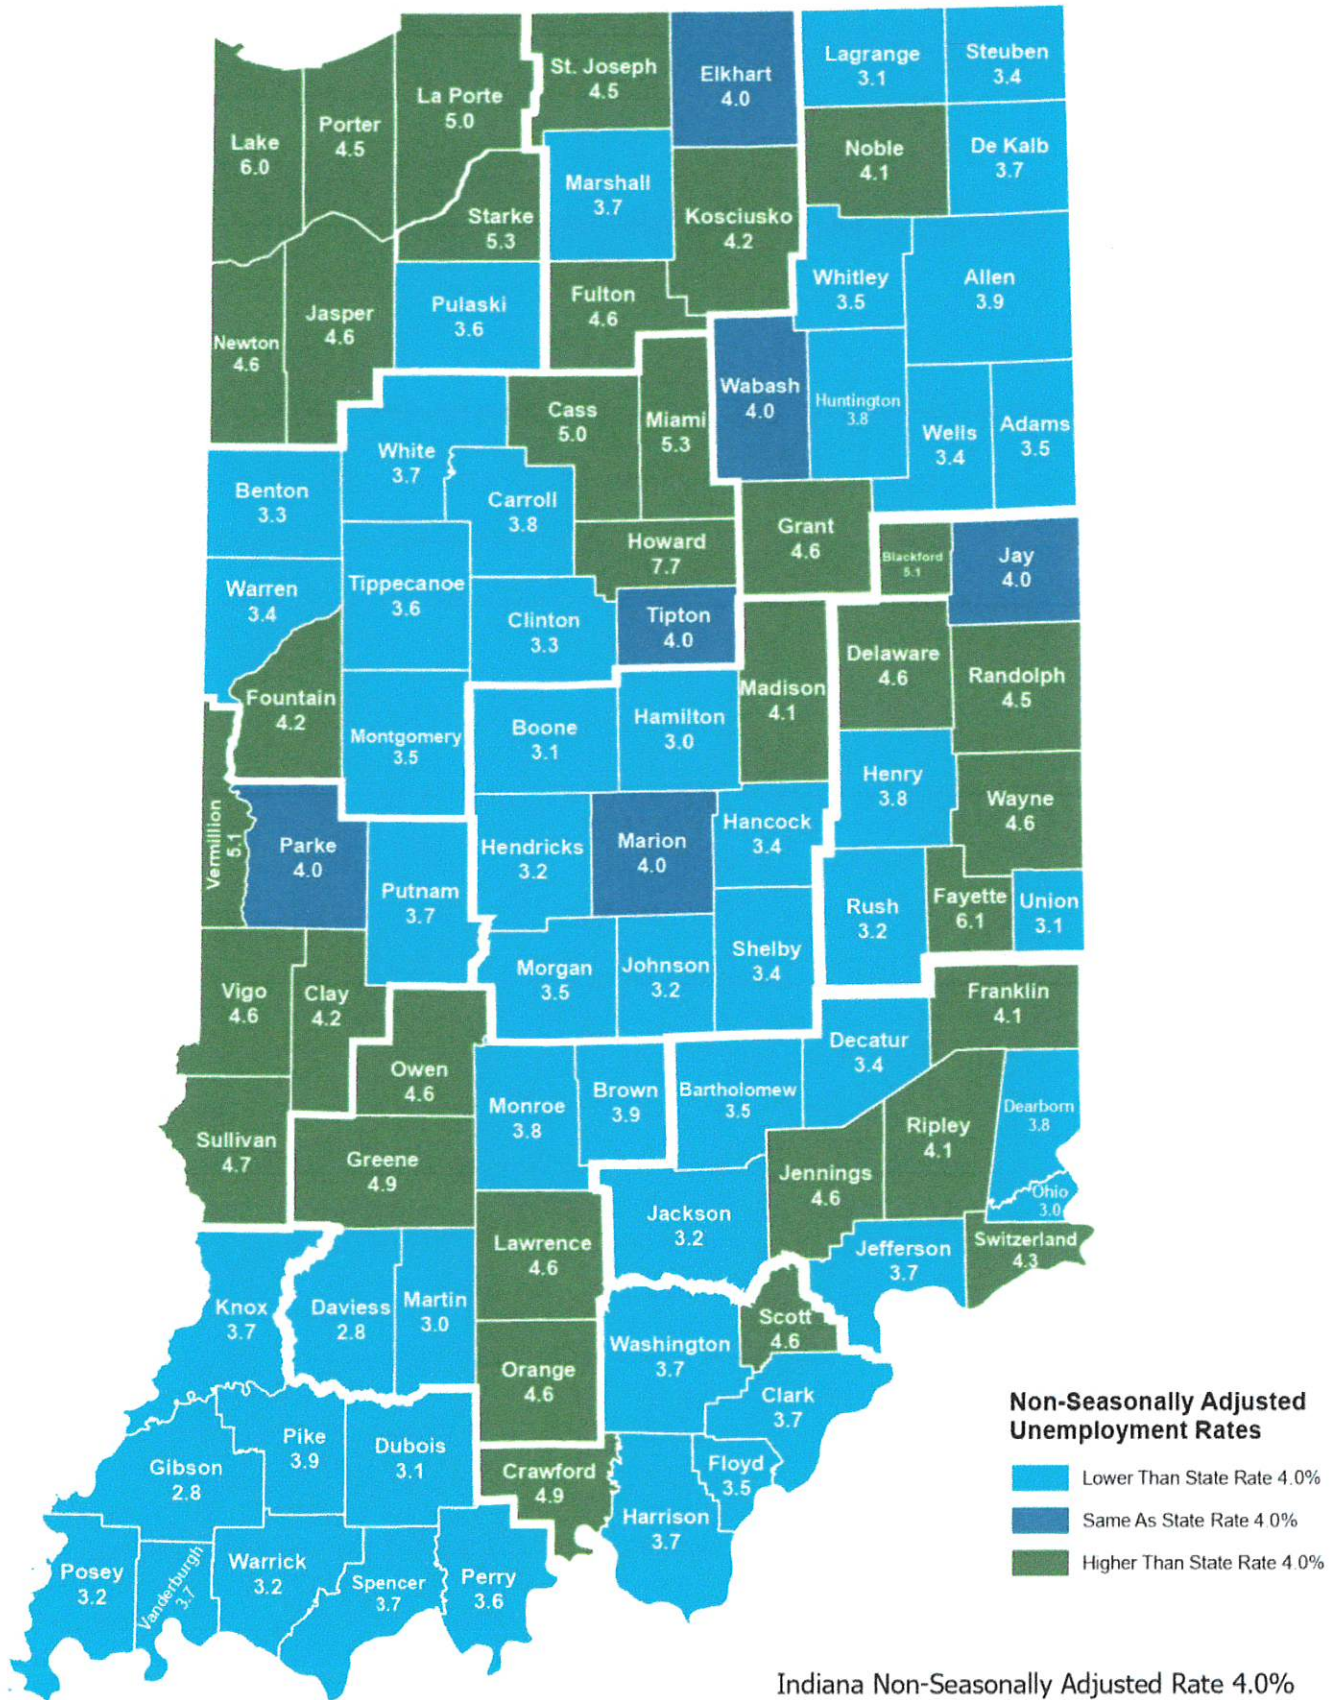

County Unemployment Rates December 2024 - Non Seasonally Adjusted

Indiana Non-Seasonally Adjusted Rate 4.0%
 Indiana Seasonally Adjusted Rate 4.5%
 Source: DWD, Local Area Unemployment Statistics

RANKING OF COUNTY DATA
Unemployment Rates by County

December 2024 (Preliminary)

Prepared January 24, 2025

RANK	AREA	RATE	RANK	AREA	RATE
1	Howard	7.7	47	Henry	3.8
2	Fayette	6.1	48	Huntington	3.8
3	Lake	6.0	49	Monroe	3.8
4	Miami	5.3	50	Clark	3.7
5	Starke	5.3	51	DeKalb	3.7
6	Blackford	5.1	52	Harrison	3.7
7	Vermillion	5.1	53	Jefferson	3.7
8	Cass	5.0	54	Knox	3.7
9	LaPorte	5.0	55	Marshall	3.7
10	Crawford	4.9	56	Putnam	3.7
11	Greene	4.9	57	Spencer	3.7
12	Sullivan	4.7	58	Vanderburgh	3.7
13	Delaware	4.6	59	Washington	3.7
14	Fulton	4.6	60	White	3.7
15	Grant	4.6	61	Perry	3.6
16	Jasper	4.6	62	Pulaski	3.6
17	Jennings	4.6	63	Tippecanoe	3.6
18	Lawrence	4.6	64	Adams	3.5
19	Newton	4.6	65	Bartholomew	3.5
20	Orange	4.6	66	Floyd	3.5
21	Owen	4.6	67	Montgomery	3.5
22	Scott	4.6	68	Morgan	3.5
23	Vigo	4.6	69	Whitley	3.5
24	Wayne	4.6	70	Decatur	3.4
25	Porter	4.5	71	Hancock	3.4
26	Randolph	4.5	72	Shelby	3.4
27	St. Joseph	4.5	73	Steuben	3.4
28	Switzerland	4.3	74	Warren	3.4
29	Clay	4.2	75	Wells	3.4
30	Fountain	4.2	76	Benton	3.3
31	Kosciusko	4.2	77	Clinton	3.3
32	Franklin	4.1	78	Hendricks	3.2
33	Madison	4.1	79	Jackson	3.2
34	Noble	4.1	80	Johnson	3.2
35	Ripley	4.1	81	Posey	3.2
36	Elkhart	4.0	82	Rush	3.2
37	Jay	4.0	83	Warrick	3.2
38	Marion	4.0	84	Boone	3.1
39	Parke	4.0	85	Dubois	3.1
40	Tipton	4.0	86	LaGrange	3.1
41	Wabash	4.0	87	Union	3.1
42	Allen	3.9	88	Hamilton	3.0
43	Brown	3.9	89	Martin	3.0
44	Pike	3.9	90	Ohio	3.0
45	Carroll	3.8	91	Daviess	2.8
46	Dearborn	3.8	92	Gibson	2.8